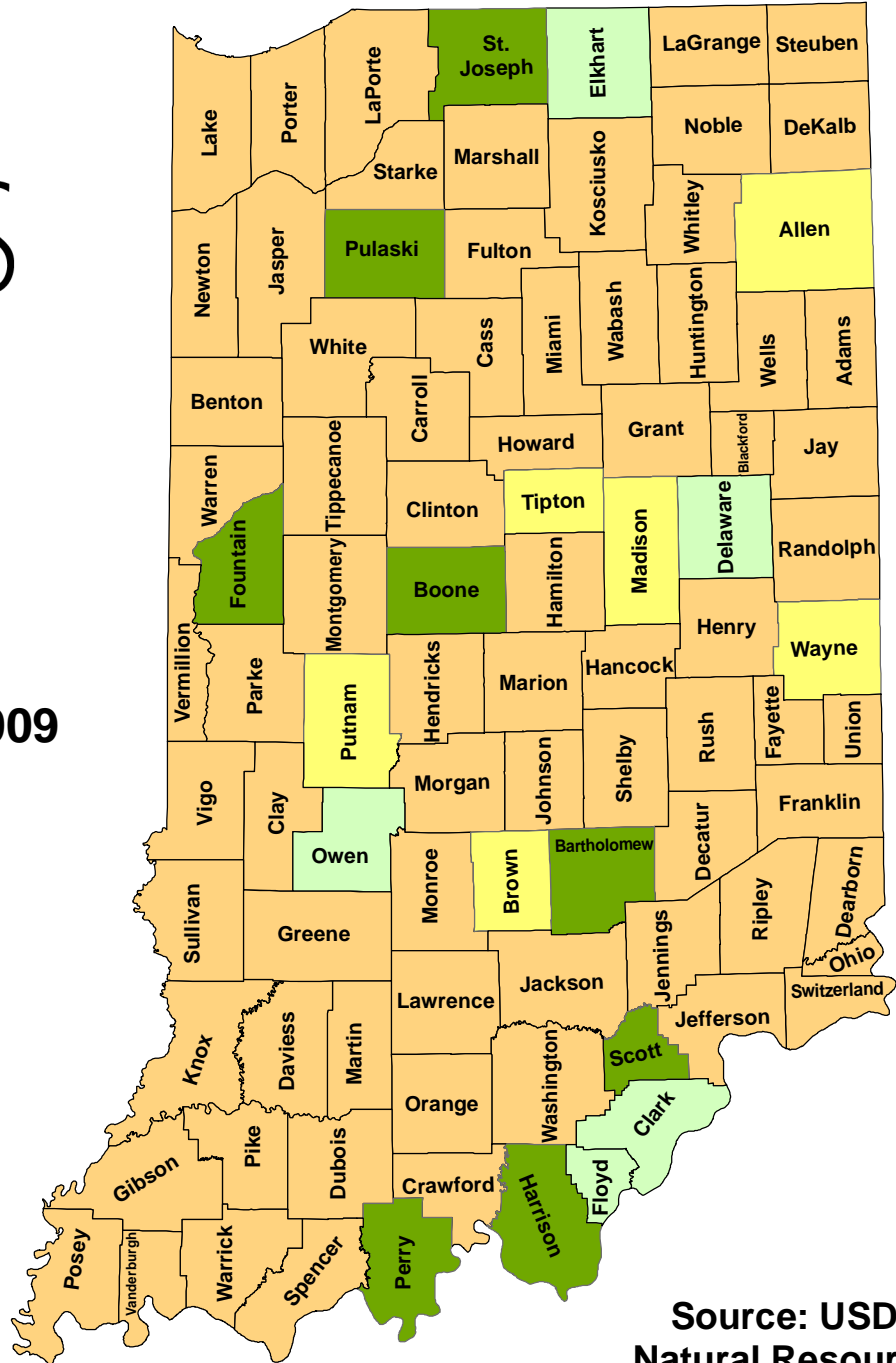

# Indiana Soil CD Status

November 20, 2009

Source: USDA  
Natural Resources  
Conservation Service

- SSURGO
- SSURGO and Historical
- Soil Survey
- Soil Survey and Historical

**Helping People Help the Land**  
An Equal Opportunity Provider and Employer